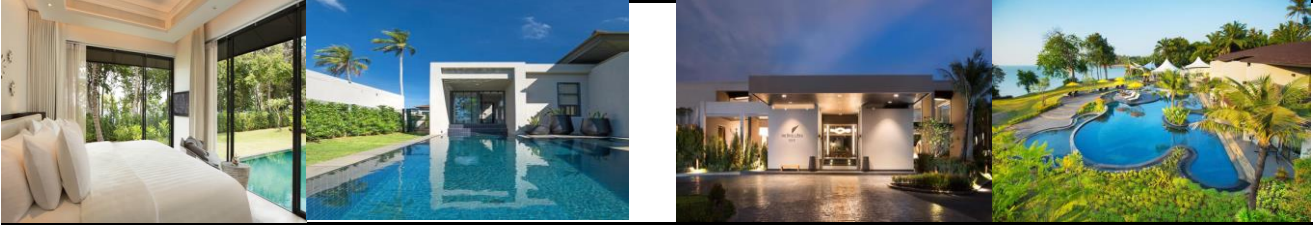

## THE SHELLSEA RESORT \*5

**\*\*\* FREE CITY TOUR WITH DUCK NOODLE**

**TRAVEL PERIOD : 6 JAN 2018 - 31 OCT 2018**

**VALIDITY: 6 JAN 2018 - 15 APR 2018**

3D2N KRABI FREE & EASY ROOM TYPE	3D2N PER PERSON				EXT NIGHT WITH BF PER PERSON			
	TWIN/TRP	CWB	CNB	SGL	TWN/TRP	CWB	CNB	SGL
SHELLSEA GARDEN	1,089	209	209	2,109	509	69	69	1,019
SHELLSEA OCEAN	1,399	209	209	2,719	669	69	69	1,329
SHELLSEA POOL ACCESS (2A/3A)	1,859	209	209	3,649	899	69	69	1,789
GARDEN POOL VILLA	2,349	209	209	4,619	1,139	69	69	2,269

**VALIDITY: 16 APR 2018 - 31 OCT 2018**

3D2N KRABI FREE & EASY ROOM TYPE	3D2N PER PERSON				EXT NIGHT WITH BF PER PERSON			
	TWIN/TRP	CWB	CNB	SGL	TWN/TRP	CWB	CNB	SGL
SHELLSEA GARDEN	789	209	209	1,489	359	69	69	709
SHELLSEA OCEAN	939	209	209	1,799	429	69	69	859
SHELLSEA POOL ACCESS (2A/3A)	1,089	209	209	2,109	509	69	69	1,019
GARDEN POOL VILLA	2,019	209	209	3,949	969	69	69	1,939